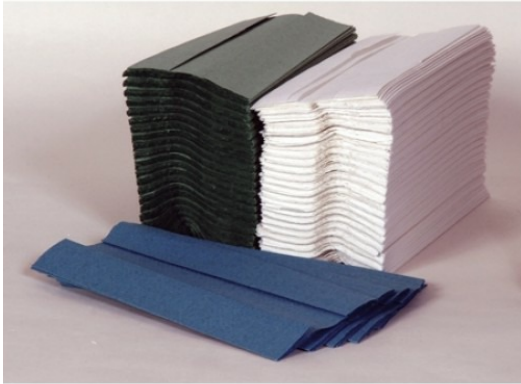

Product Catalogue

Product Code: AE116

C-Fold Hand Towels, Green, 1 ply

Product Code: AE116

Overview

1 ply green hand towel.

2944 paper towels per case.

Description

1 ply green hand towel. 2944 paper towels per case. 22.5cm x 31cm. 100% Recycled