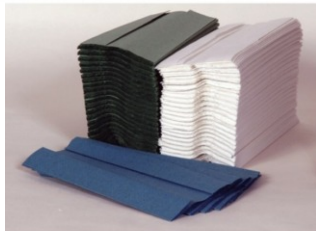

Product Catalogue

Product Code: AE101 & AE102

C-Fold Hand Towels

Product Code: AE101 & AE102

Overview

Option 1: AE101 1 ply white, blue or green hand towel, 2432 towels per case

Option 2: AE102 2 ply white hand towel, 2432 towels per case.

Description

1 ply white, blue & green hand towel. 2432 towels per case. 22.5cm x 31cm

2 ply white hand towel. 2432 towels per case. 22.5cm x 31cm